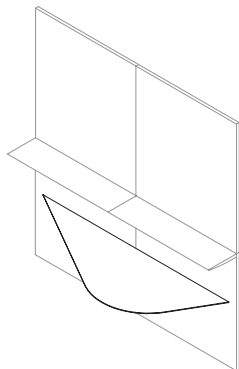

ACCESSORIES FOR WOODEN WALL BOOKCASE

Rounded contoured shelving

Only wall mounting

240x82xH7 cm
N NM 240 100 DE ..

240x82xH7 cm
N NM 240 100 SI ..

300x106xH7 cm
N NM 300 100 DE ..

300x106xH7 cm
N NM 300 100 SI ..

Vertical infill panel

Price per sqm

30x3,5xH250 cm
N NR SP ..

Horizontal infill panel

Price per sqm

160x4xH35 cm
N NL AG ..

Shelf with depth 32/60 cm

Price per lm

100x32xH3,5 cm
N NM SP 32 ..

100x32xH3,5 cm
N NM SP 60 ..