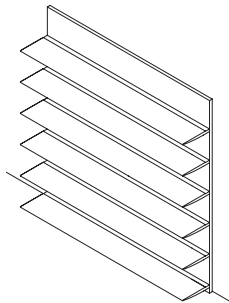

NP WALL BOOKCASES

Bookcase with floor standing back

240x44xH247 cm
N NP 240 247 ..

Suspended bookcase with backrest

320x44xH200 cm
N NP 320 200 P ..

LED lights kit

For bookcase L240 cm
6 shelves from 44 cm
N NP LED 240 ..

For bookcase L320 cm
5 shelves from 44 cm
N NP LED 320 ..

Cabinet with doors

80x40xH36 cm
N NP A2 80 36 ..

Cabinet with drawers

80x40xH36 cm
N NP C6 80 36 ..

Divider

23 cm, H20 cm
N NP DIV ..