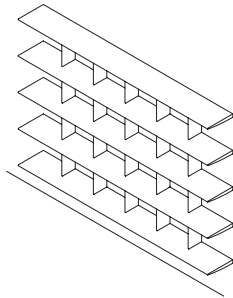

160x4xH35 cm
N NL AG ..

Shelf with depth 32/60 cm

Price per lm

100x32xH3,5 cm
N NM SP 32 ..

100x32xH3,5 cm
N NM SP 60 ..

NA WALL BOOKCASES

Single wall bookcase, 4 compartments without back

240x33xH164 cm
N NA 240 164 4 ..