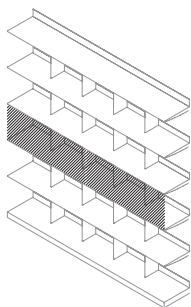

Glass sliding doors

200 cm, H40 cm
N NB MS 200 ..