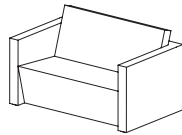

**LOW BACK SOFAS
AND ARMCHAIRS**

Low backrest sofa

140×80×H83 cm
C MO UE DI 140 ..