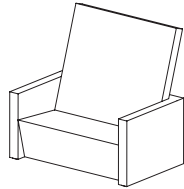

The system includes several modular elements that can be assembled in a linear sequence, together with a two-seat sofa and two types of armchairs.

All of the seating components are available in two types of leather and can have a high or low back. Contoured variable-density polyurethane foam padding is bonded to the wood structure, ensuring a high degree of comfort. The leather upholstery is characterized by an absence of visible seams.

The armchairs can be supported on feet, like the sofas, or on castors. All of the elements of this series are available in fire-resistant versions upon request.

**LOW BACK SOFAS
AND ARMCHAIRS**
Low backrest sofa

140×80×H83 cm
C MO UE DI 140 ..

**Right end module
with low backrest**

75×85×H83 cm
C MO UE TE 75 D ..

**Left end module
with low backrest**

75×85×H83 cm
C MO UE TE 75 S ..

**Central module
with low backrest**

65×85×H83 cm
C MO UE CE 65 ..

**Low backrest armchair
with armrests**

80×80×H83 cm
C MO UE PL 85 ..

**HIGH BACK SOFAS
AND ARMCHAIRS**
High backrest sofa

140×93×H120 cm
C MO UE DI 140 A ..

**Right end module
with high backrest**